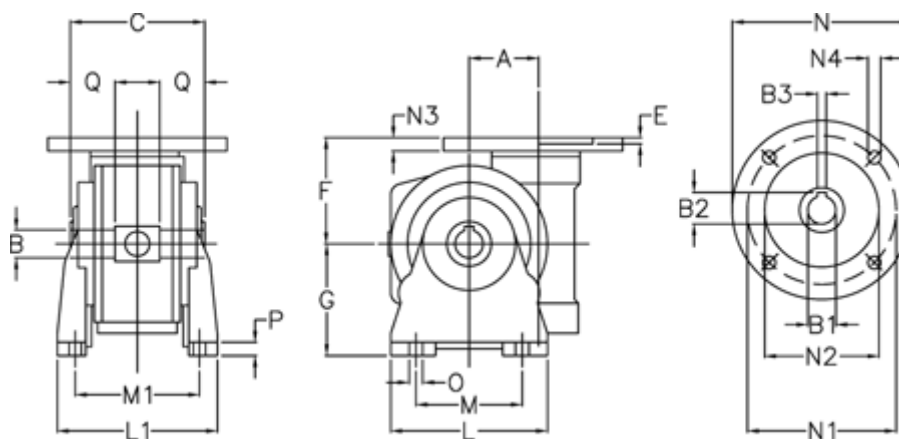

# Data Sheet

Article number: 3902049014322  
Description: Worm gear  
VF 49-V-14-63B5

## Measures

A	= 49.5	G	= 82	N3	= 10.5
B	= 25 H7	L	= 110	N4	= 9.5
B1 E7	= 11	L1	= 124	O	= 8.5
B2	= 12.8	M	= 63	P	= 12
B3 H9	= 4	M1	= 98.5	Q	= 22.5
C	= 82	N	= 140		
E	= 3	N1	= 115		
F	= 70	N2	= 95		